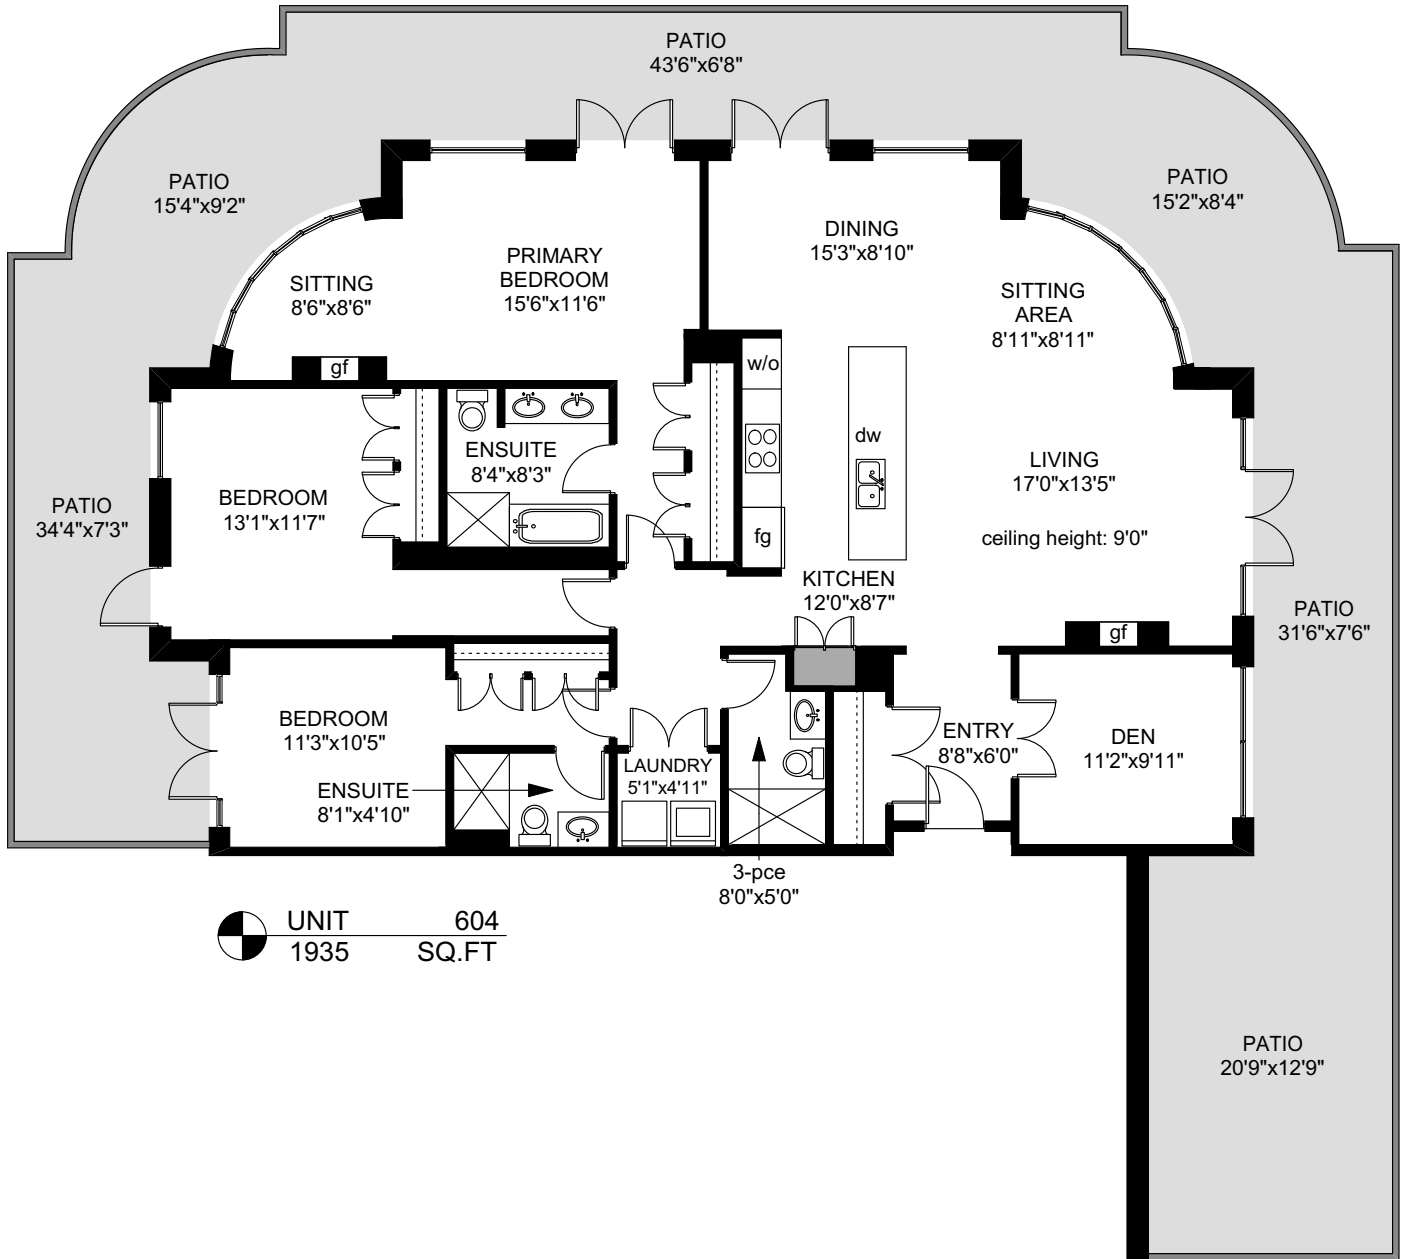

604 - 999 BURDETT AVENUE

 UNIT 604
 1935 SQ.FT

	FINISHED SQ. FT.	UNFINISHED SQ. FT.	TOTAL SQ. FT.
UNIT 604	1935	0	1935
TOTAL	1935	0	1935
PATIO	0	1398	1398

PREPARED FOR THE EXCLUSIVE USE OF
 FARRELL & ASSOCIATES OF
 MACDONALD REALTY VICTORIA