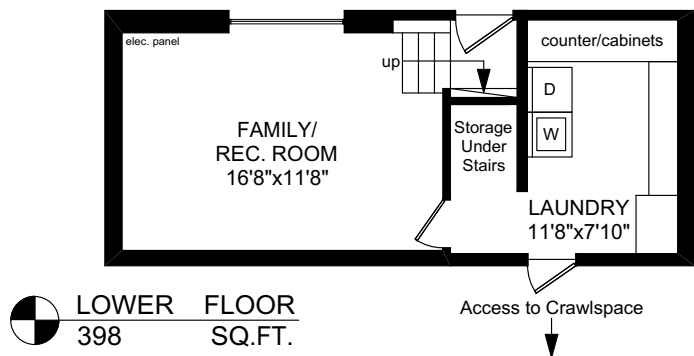

910 FOUL BAY ROAD

not shown in exact location

NOTE: The room name labels/sizes are for viewing reference only. They are not to be used for calculating total square footage.

	FINISHED SQ. FT.	UNFINISHED SQ. FT.	TOTAL SQ. FT.
MAIN	1498	0	1498
LOWER	398	0	398
TOTAL	1896	0	1896
GARAGE	0	418	418
DECK	0	187	187