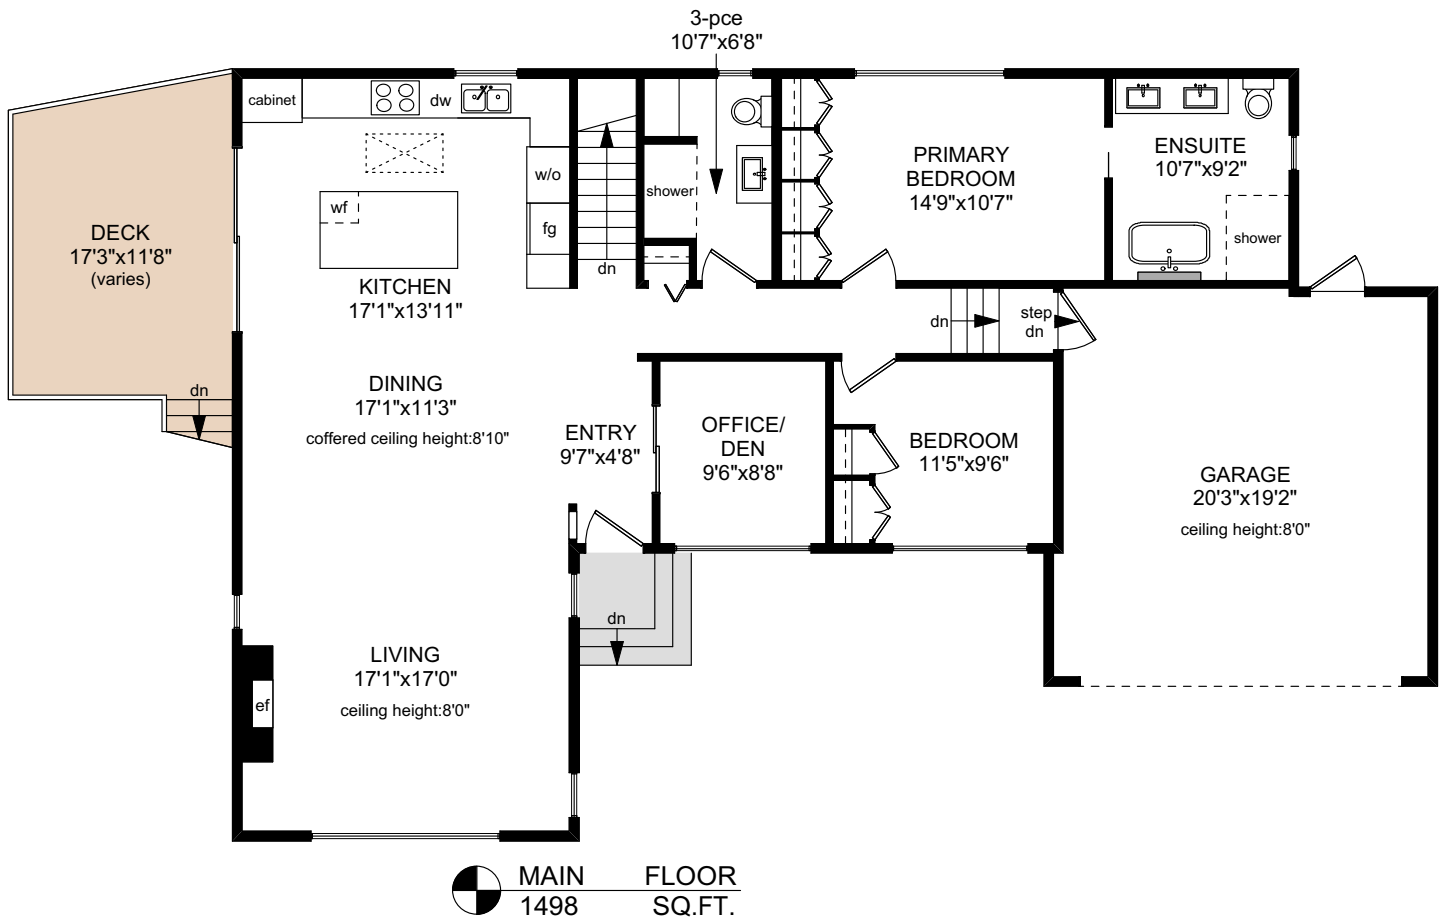

910 FOUL BAY ROAD

not shown in exact location

NOTE: The room name labels/sizes are for viewing reference only. They are not to be used for calculating total square footage.

	FINISHED SQ. FT.	UNFINISHED SQ. FT.	TOTAL SQ. FT.
MAIN	1498	0	1498
LOWER	398	0	398
TOTAL	1896	0	1896
GARAGE	0	418	418
DECK	0	187	187

PREPARED FOR THE EXCLUSIVE USE OF
LESLEE FARRELL, ASSOCIATE BROKER,
MACDONALD REALTY Ltd.

MEASURED ON: 08/22/22
DRAWING FILE: 18387

Tafemeasure VICTORIA, B.C.
Ph. 883.8894
www.tafemeasure.com