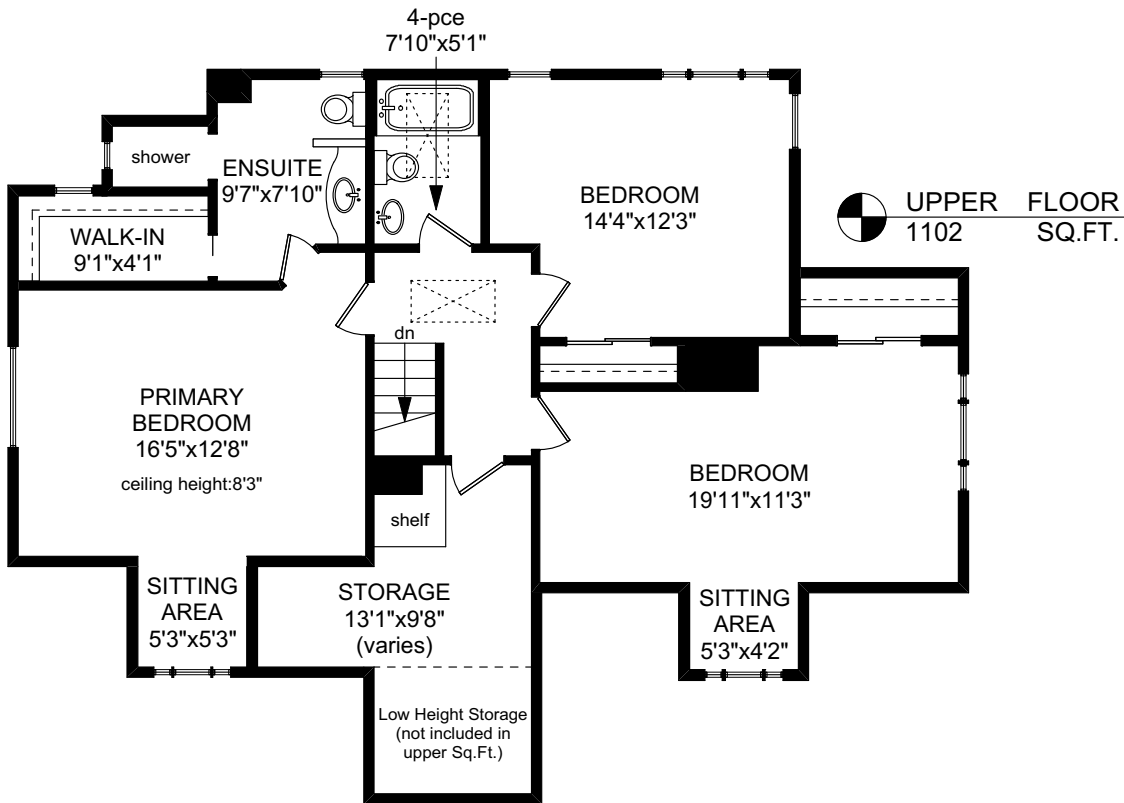

# 100 KING GEORGE TERRACE

NOTE: The room name labels/sizes are for viewing reference only. They are not to be used for calculating total square footage.

	FINISHED SQ. FT.	UNFINISHED SQ. FT.	TOTAL SQ. FT.
MAIN	1451	0	1451
UPPER	1102	0	1102
LOWER	455	71	526
<b>TOTAL</b>	<b>3008</b>	<b>71</b>	<b>3079</b>
CRAWLSPACE	0	879	879
GARAGE	0	227	227
WORKSHOP	0	71	71
DECK	0	477	477
PATIO	0	525	525

PREPARED FOR THE EXCLUSIVE USE OF  
 LESLEE FARRELL, ASSOCIATE BROKER,  
 MACDONALD REALTY Ltd.

MEASURED ON: 08/25/22  
 DRAWING FILE: 18391

**Taf**measure VICTORIA, B.C.  
 Ph. 883.8894  
 www.tafmeasure.com