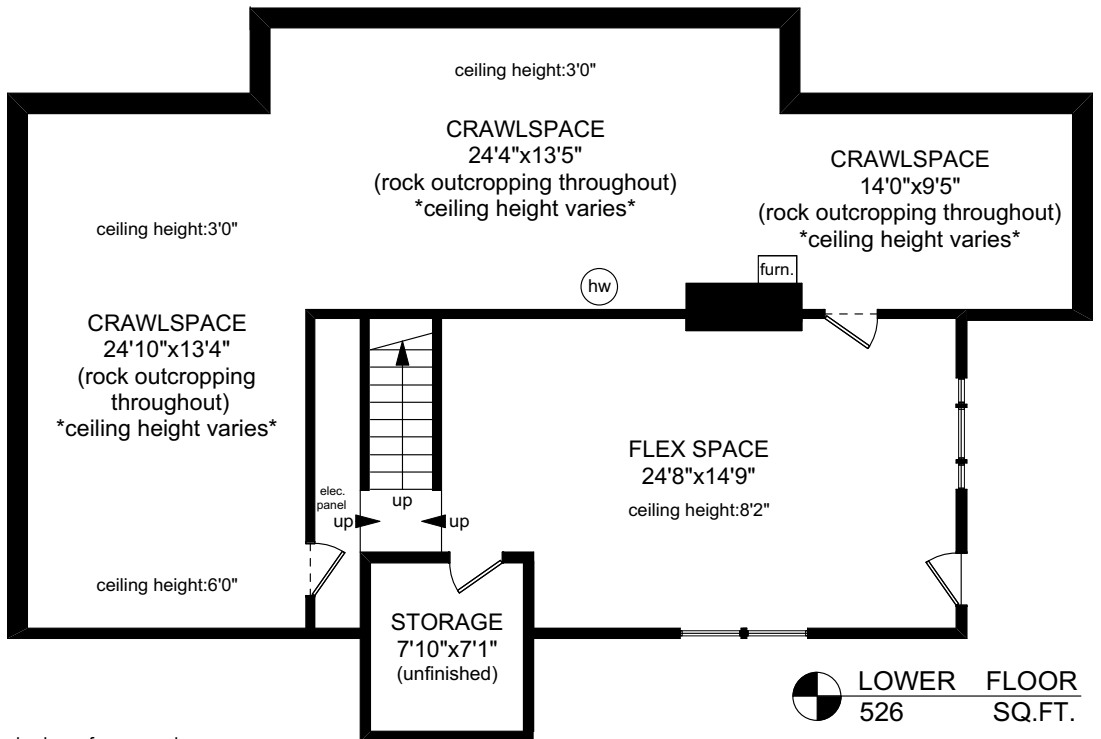

# 100 KING GEORGE TERRACE

NOTE: The room name labels/sizes are for viewing reference only. They are not to be used for calculating total square footage.

	FINISHED SQ. FT.	UNFINISHED SQ. FT.	TOTAL SQ. FT.
MAIN	1451	0	1451
UPPER	1102	0	1102
LOWER	455	71	526
<b>TOTAL</b>	<b>3008</b>	<b>71</b>	<b>3079</b>
CRAWLSPACE	0	879	879
GARAGE	0	227	227
WORKSHOP	0	71	71
DECK	0	477	477
PATIO	0	525	525

PREPARED FOR THE EXCLUSIVE USE OF  
 LESLEE FARRELL, ASSOCIATE BROKER,  
 MACDONALD REALTY Ltd.

MEASURED ON: 08/25/22  
 DRAWING FILE: 18391

**Taf**measure VICTORIA, B.C.  
 Ph. 883.8894  
 www.tafmeasure.com