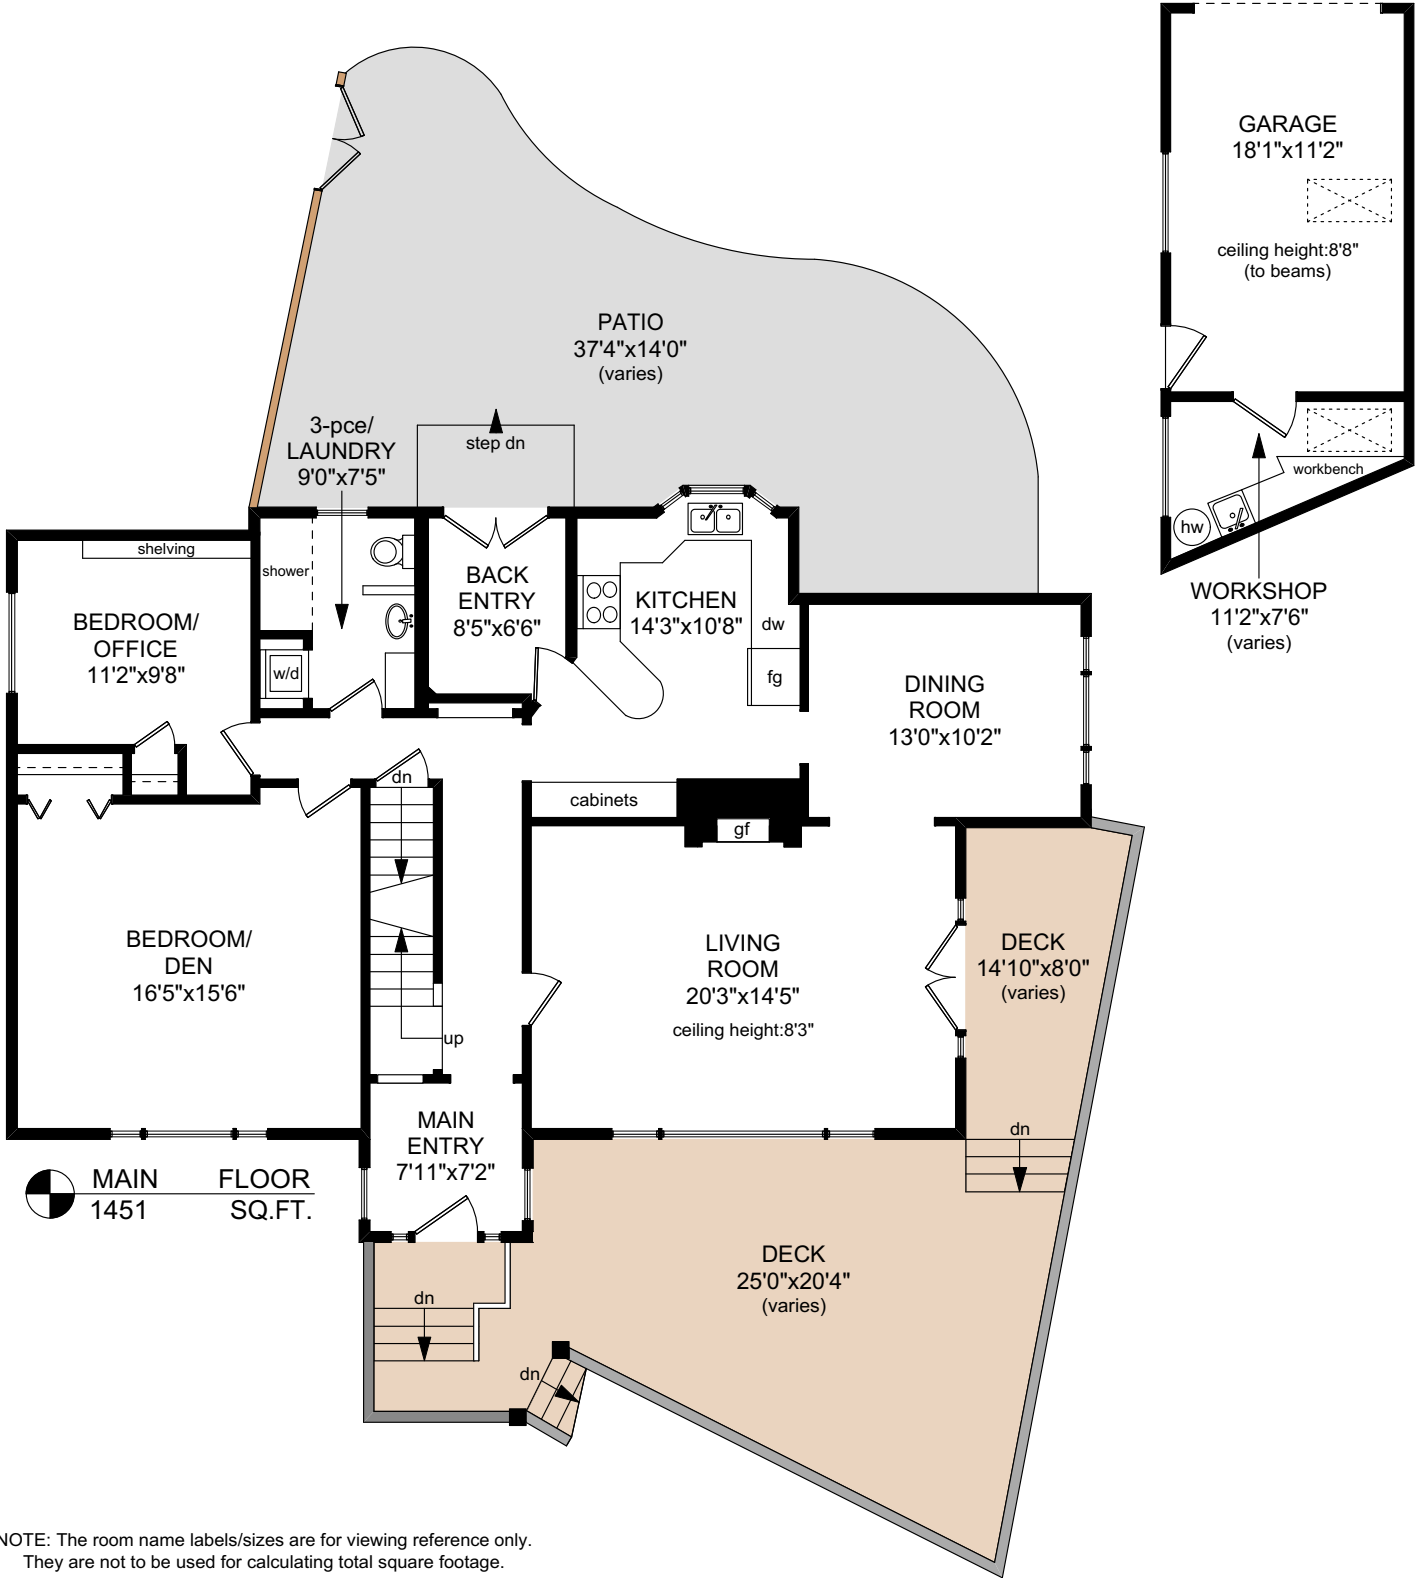

100 KING GEORGE TERRACE

not shown in exact location

MAIN FLOOR
1451 SQ.FT.

NOTE: The room name labels/sizes are for viewing reference only. They are not to be used for calculating total square footage.

	FINISHED SQ. FT.	UNFINISHED SQ. FT.	TOTAL SQ. FT.
MAIN	1451	0	1451
UPPER	1102	0	1102
LOWER	455	71	526
TOTAL	3008	71	3079
CRAWLSPACE	0	879	879
GARAGE	0	227	227
WORKSHOP	0	71	71
DECK	0	477	477
PATIO	0	525	525

PREPARED FOR THE EXCLUSIVE USE OF
LESLEE FARRELL, ASSOCIATE BROKER,
MACDONALD REALTY Ltd.

MEASURED ON: 08/25/22
DRAWING FILE: 18391

Tafmeasure VICTORIA, B.C.
Ph. 883.8894
www.tafmeasure.com