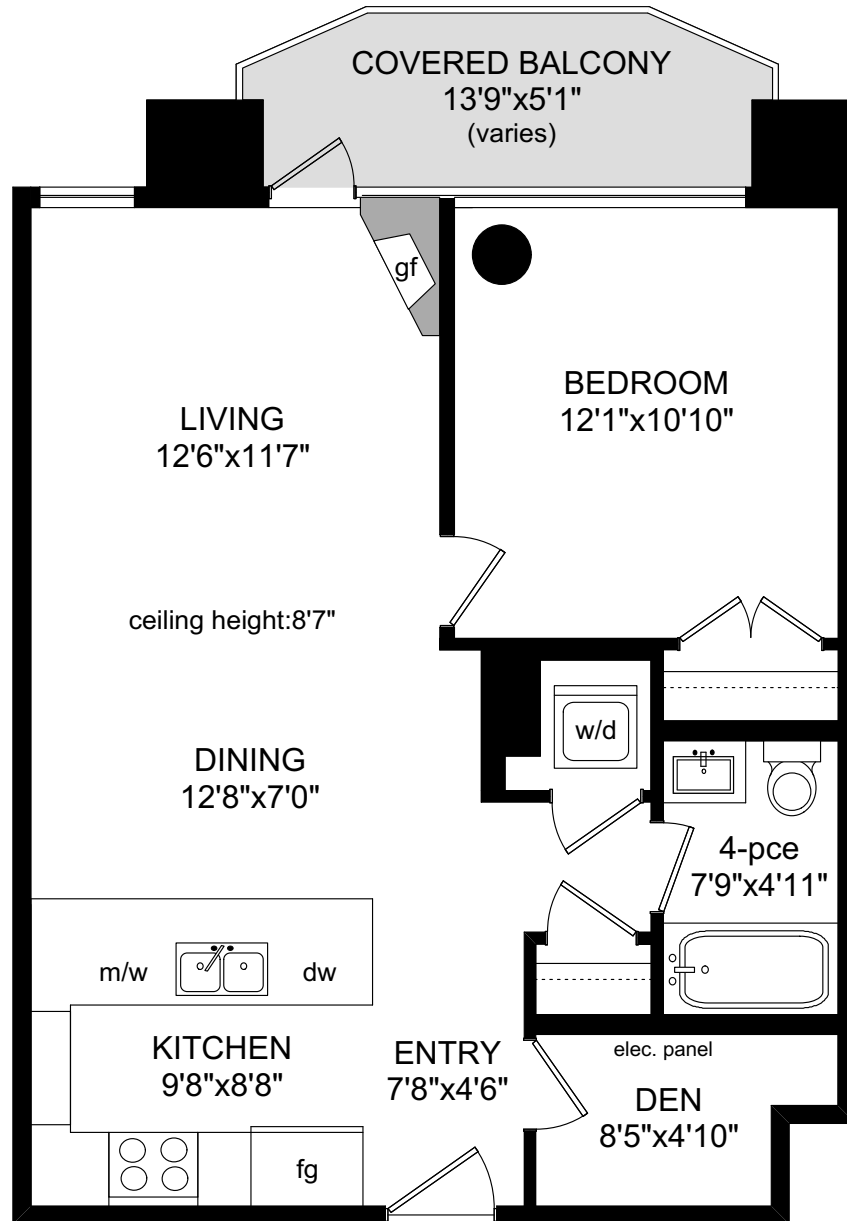

S703 - 737 HUMBOLDT STREET

UNIT S703
681 SQ.FT
Strata Total

	FINISHED SQ. FT.	UNFINISHED SQ. FT.	TOTAL SQ. FT.
UNIT S703	681	0	681
TOTAL	681	0	681
BALCONY	0	65	65

PREPARED FOR THE EXCLUSIVE USE OF
LESLEE FARRELL, ASSOCIATE BROKER,
MACDONALD REALTY Ltd.

MEASURED ON: 02/08/22
DRAWING FILE: 18160

Taf Measure
VICTORIA, B.C.
Ph. 883.8894
www.tafmeasure.com