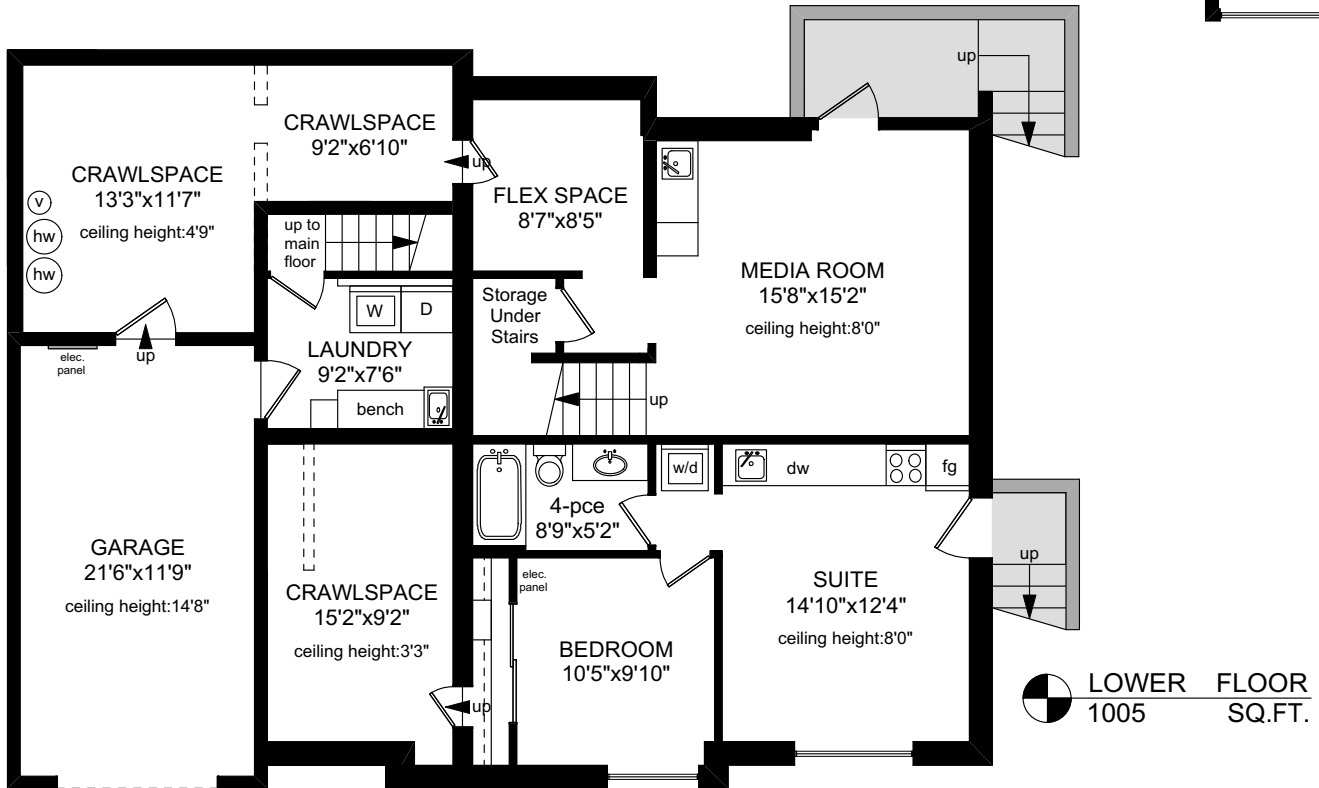

443 CHADWICK PLACE

UPPER FLOOR
1198 SQ.FT.

LOWER FLOOR
1005 SQ.FT.

NOTE: The room name labels/sizes are for viewing reference only. They are not to be used for calculating total square footage.

	FINISHED SQ. FT.	UNFINISHED SQ. FT.	TOTAL SQ. FT.
MAIN	1462	0	1462
UPPER	1198	0	1198
LOWER	1005	0	1005
TOTAL	3665	0	3665
GARAGES	0	576	576
CRAWLSPACES	0	434	434
BALCONY	0	51	51
PATIOS	0	635	635