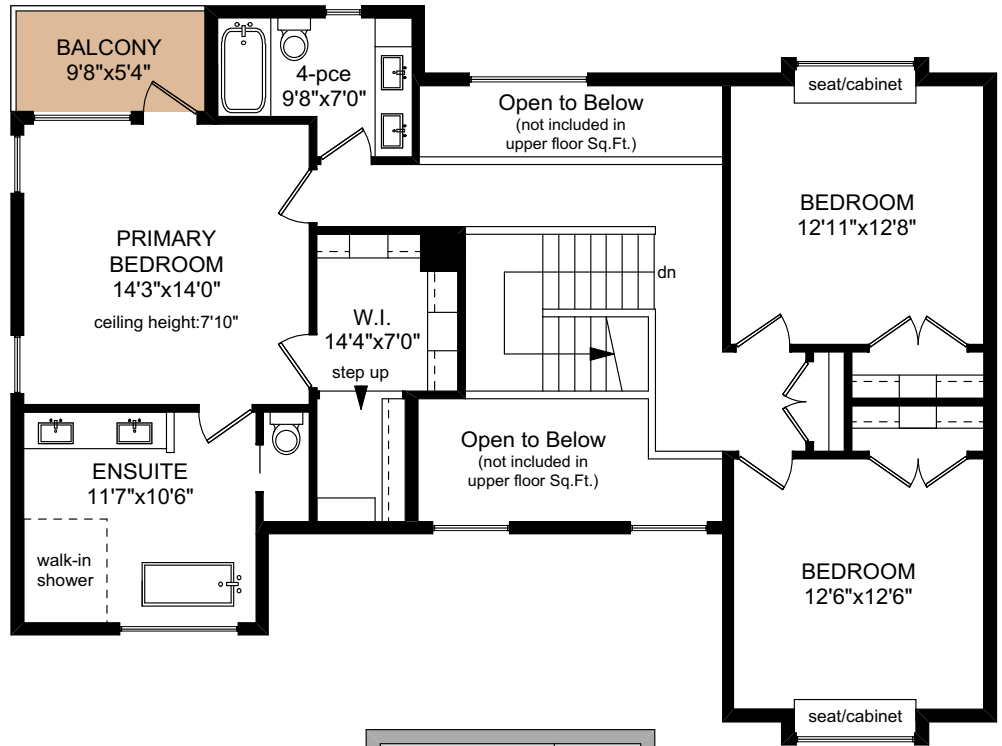

443 CHADWICK PLACE

UPPER FLOOR
1198 SQ.FT.

LOWER FLOOR
1005 SQ.FT.

NOTE: The room name labels/sizes are for viewing reference only. They are not to be used for calculating total square footage.

	FINISHED SQ. FT.	UNFINISHED SQ. FT.	TOTAL SQ. FT.
MAIN	1462	0	1462
UPPER	1198	0	1198
LOWER	1005	0	1005
TOTAL	3665	0	3665
GARAGES	0	576	576
CRAWLSPACES	0	434	434
BALCONY	0	51	51
PATIOS	0	635	635

PREPARED FOR THE EXCLUSIVE USE OF
LESLIE FARRELL, ASSOCIATE BROKER,
MACDONALD REALTY Ltd.

MEASURED ON: 07/27/21
DRAWING FILE: 18019

Tafemeasure VICTORIA, B.C.
Ph. 883.8894
www.tafemeasure.com