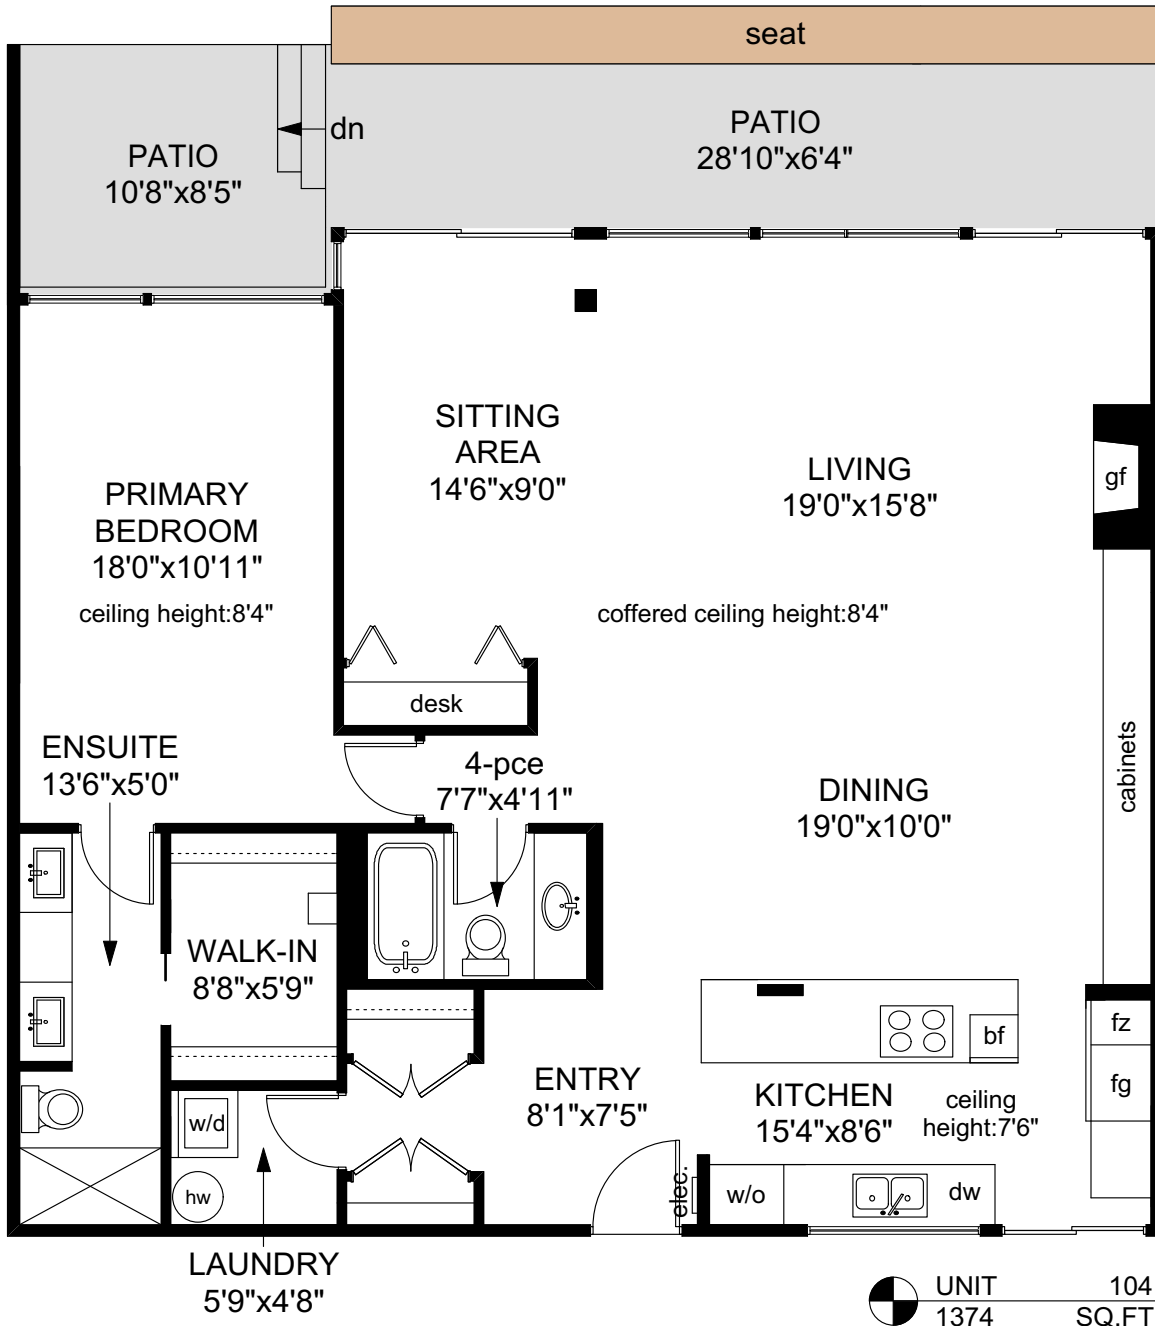

# 104 - 1211 BEACH DRIVE

NOTE: The room name labels/sizes are for viewing reference only. They are not to be used for calculating total square footage.

	FINISHED SQ. FT.	UNFINISHED SQ. FT.	TOTAL SQ. FT.
UNIT 104	1374	0	1374
TOTAL	1374	0	1374
PATIOS	0	276	276

PREPARED FOR THE EXCLUSIVE USE OF  
LESLEE FARRELL, ASSOCIATE BROKER,  
MACDONALD REALTY Ltd.

MEASURED ON: 03/02/21  
DRAWING FILE: 17864

**Taf**measure VICTORIA, B.C.  
Ph. 883.8894  
www.tafmeasure.com