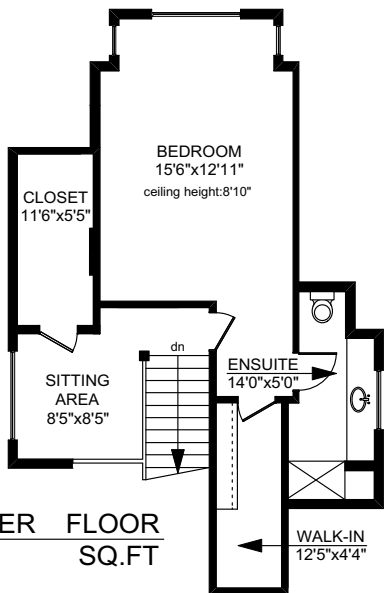

622 LINKLEAS AVENUE

MAIN FLOOR
2625 SQ.FT

LOWER FLOOR
2114 SQ.FT

UPPER FLOOR
672 SQ.FT

LOWER FLOOR
2114 SQ.FT

	FINISHED SQ. FT.	UNFINISHED SQ. FT.	TOTAL SQ. FT.
MAIN	2625	0	2625
UPPER	672	0	672
LOWER	1113	1001	2114
TOTAL	4410	1001	5411
GARAGE	0	511	511
PATIOS	0	1253	1253

PREPARED FOR THE EXCLUSIVE USE OF
LESLEE FARRELL, ASSOCIATE BROKER,
MACDONALD REALTY Ltd.

MEASURED ON: 07/07/20
 DRAWING FILE: 9171

Tafe Measure VICTORIA, B.C.
 Ph. 883.8894
 www.tafemeasure.com