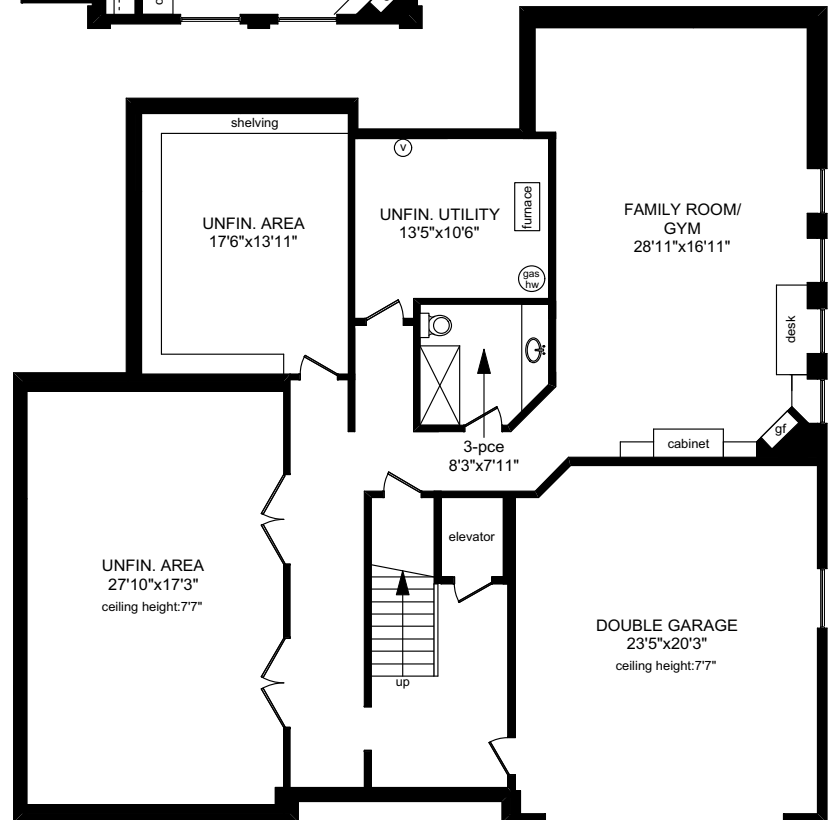

622 LINKLEAS AVENUE

MAIN FLOOR
2625 SQ.FT

LOWER FLOOR
2114 SQ.FT

UPPER FLOOR
672 SQ.FT

LOWER FLOOR
2114 SQ.FT

	FINISHED SQ. FT.	UNFINISHED SQ. FT.	TOTAL SQ. FT.
MAIN	2625	0	2625
UPPER	672	0	672
LOWER	1113	1001	2114
TOTAL	4410	1001	5411
GARAGE	0	511	511
PATIOS	0	1253	1253

PREPARED FOR THE EXCLUSIVE USE OF
LESLEE FARRELL, ASSOCIATE BROKER,
MACDONALD REALTY Ltd.

MEASURED ON: 07/07/20
 DRAWING FILE: 9171

Tafe Measure VICTORIA, B.C.
 Ph. 883.8894
 www.tafemeasure.com