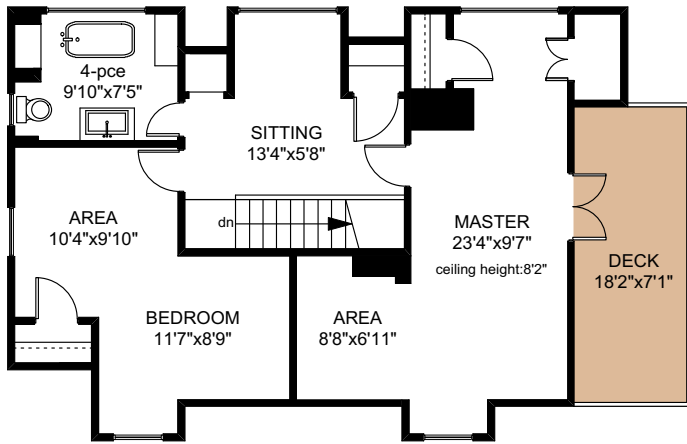

2254 ARBUTUS ROAD

MAIN HOUSE

LOWER FLOOR
635 SQ.FT

	FINISHED SQ. FT.	UNFINISHED SQ. FT.	TOTAL SQ. FT.
MAIN HOUSE			
MAIN	1314	0	1314
UPPER	855	0	855
LOWER	0	635	635
TOTAL	2169	635	2804
DECK	0	129	129
PATIOS	0	1013	1013
GUEST HOUSE			
MAIN	613	0	613
UPPER	400	0	400
TOTAL	1013	1013	1013
LAUNDRY	37	0	37
STUDIO	215	0	215

PREPARED FOR THE EXCLUSIVE USE OF
LESLIE FARRELL, ASSOCIATE BROKER,
MACDONALD REALTY Ltd.

MEASURED ON: 01/19/16
DRAWING FILE: 13195

Tafmeasure VICTORIA, B.C.
Ph. 883.8894
www.tafmeasure.com