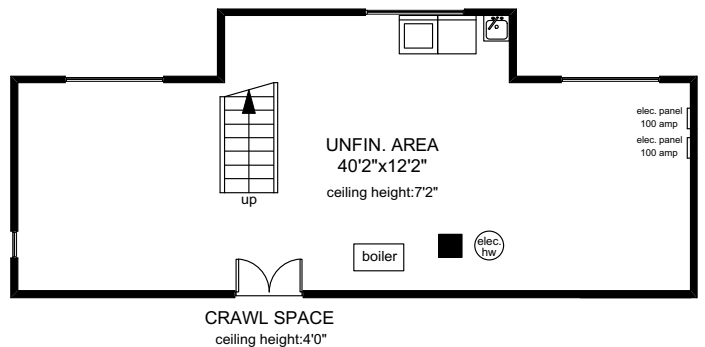

2254 ARBUTUS ROAD

MAIN HOUSE

LOWER FLOOR
635 SQ.FT

	FINISHED SQ. FT.	UNFINISHED SQ. FT.	TOTAL SQ. FT.
MAIN HOUSE			
MAIN	1314	0	1314
UPPER	855	0	855
LOWER	0	635	635
TOTAL	2169	635	2804
DECK	0	129	129
PATIOS	0	1013	1013
GUEST HOUSE			
MAIN	613	0	613
UPPER	400	0	400
TOTAL	1013	1013	1013
LAUNDRY	37	0	37
STUDIO	215	0	215