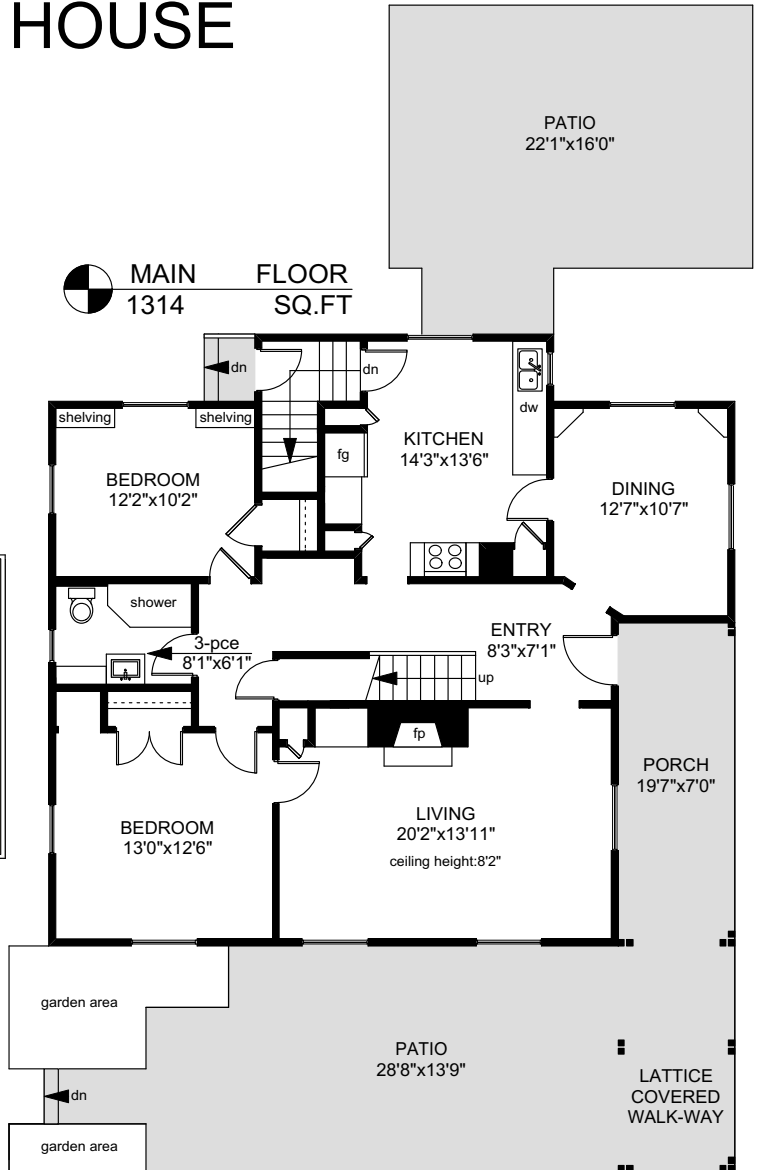

2254 ARBUTUS ROAD

MAIN HOUSE

LOWER FLOOR
635 SQ.FT

	FINISHED SQ. FT.	UNFINISHED SQ. FT.	TOTAL SQ. FT.
MAIN HOUSE			
MAIN	1314	0	1314
UPPER	855	0	855
LOWER	0	635	635
TOTAL	2169	635	2804
DECK	0	129	129
PATIOS	0	1013	1013
GUEST HOUSE			
MAIN	613	0	613
UPPER	400	0	400
TOTAL	1013	1013	1013
LAUNDRY	37	0	37
STUDIO	215	0	215

PREPARED FOR THE EXCLUSIVE USE OF
LESLIE FARRELL, ASSOCIATE BROKER,
MACDONALD REALTY Ltd.

MEASURED ON: 01/19/16
DRAWING FILE: 13195

Tafmeasure VICTORIA, B.C.
Ph. 883.8894
www.tafmeasure.com