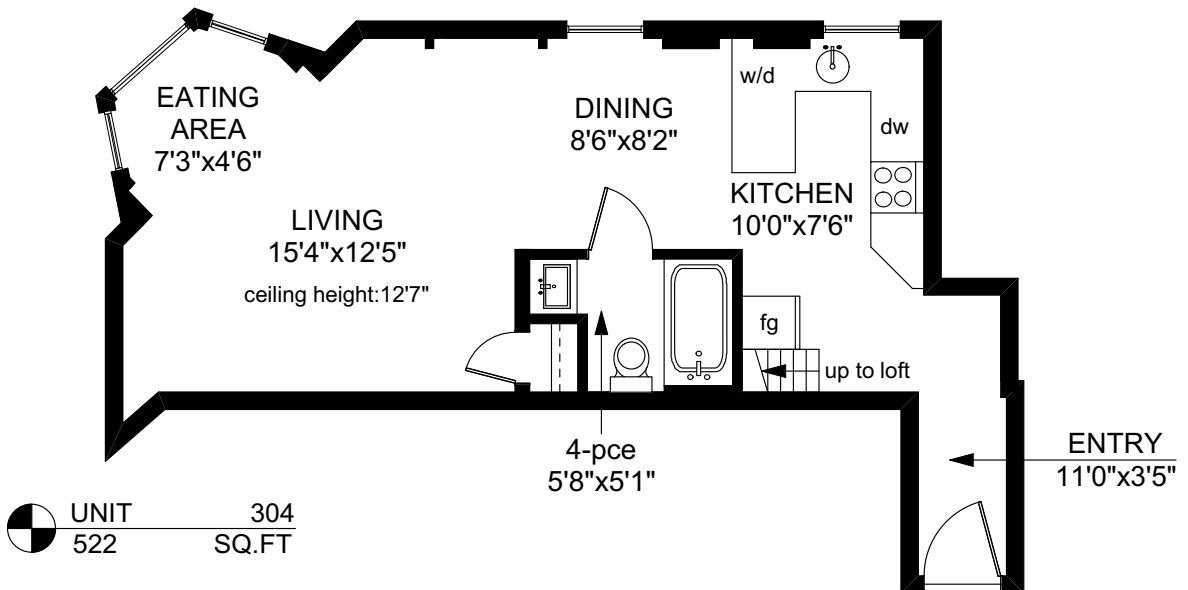

304 - 562 YATES STREET

UNIT 304
522 SQ.FT

	FINISHED SQ. FT.	UNFINISHED SQ. FT.	TOTAL SQ. FT.
UNIT 304	522	0	522
TOTAL	522	0	522
LOFT	0	57	57

PREPARED FOR THE EXCLUSIVE USE OF
LESLIE FARRELL, ASSOCIATE BROKER,
MACDONALD REALTY Ltd.

MEASURED ON: 02/14/19
DRAWING FILE: 17378

Tafmeasure
VICTORIA, B.C.
Ph. 883.8894
www.tafemeasure.com