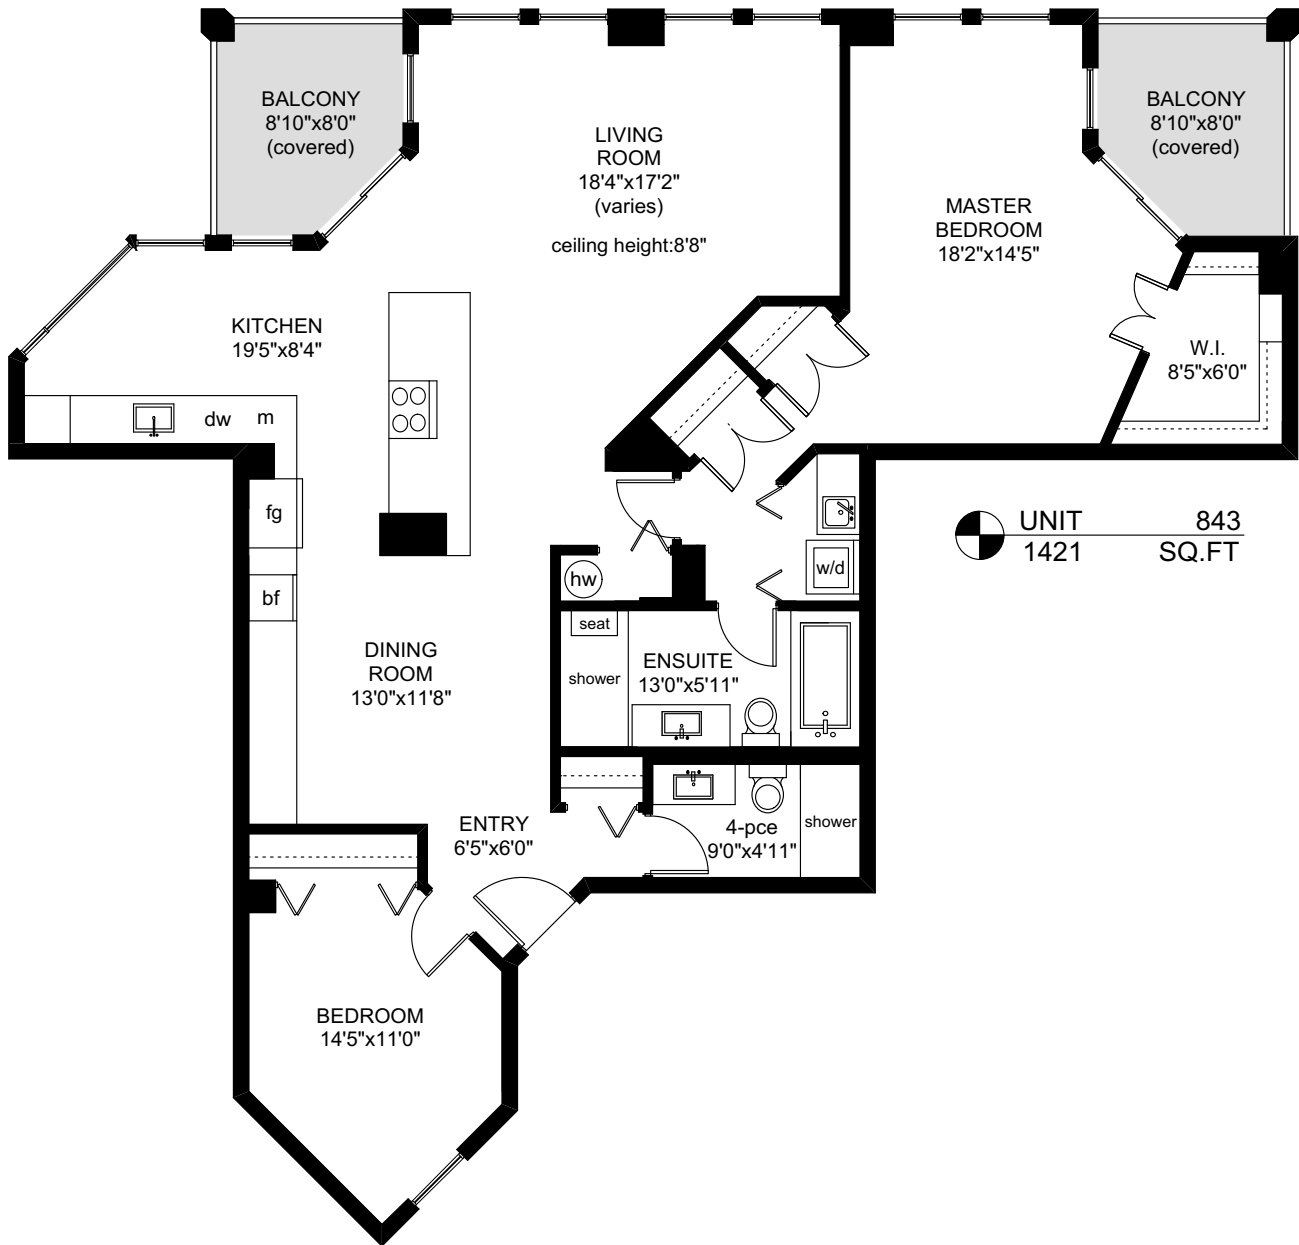

843 - 203 KIMTA ROAD

UNIT 843
1421 SQ.FT

	FINISHED SQ. FT.	UNFINISHED SQ. FT.	TOTAL SQ. FT.
UNIT 843	1421	0	1421
TOTAL	1421	0	1421
BALCONIES	0	155	155

PREPARED FOR THE EXCLUSIVE USE OF
LESLEE FARRELL, ASSOCIATE BROKER,
MACDONALD REALTY Ltd.

MEASURED ON: 05/17/18
DRAWING FILE: 17176

Tafmeasure VICTORIA, B.C.
Ph. 883.8894
www.tafmeasure.com