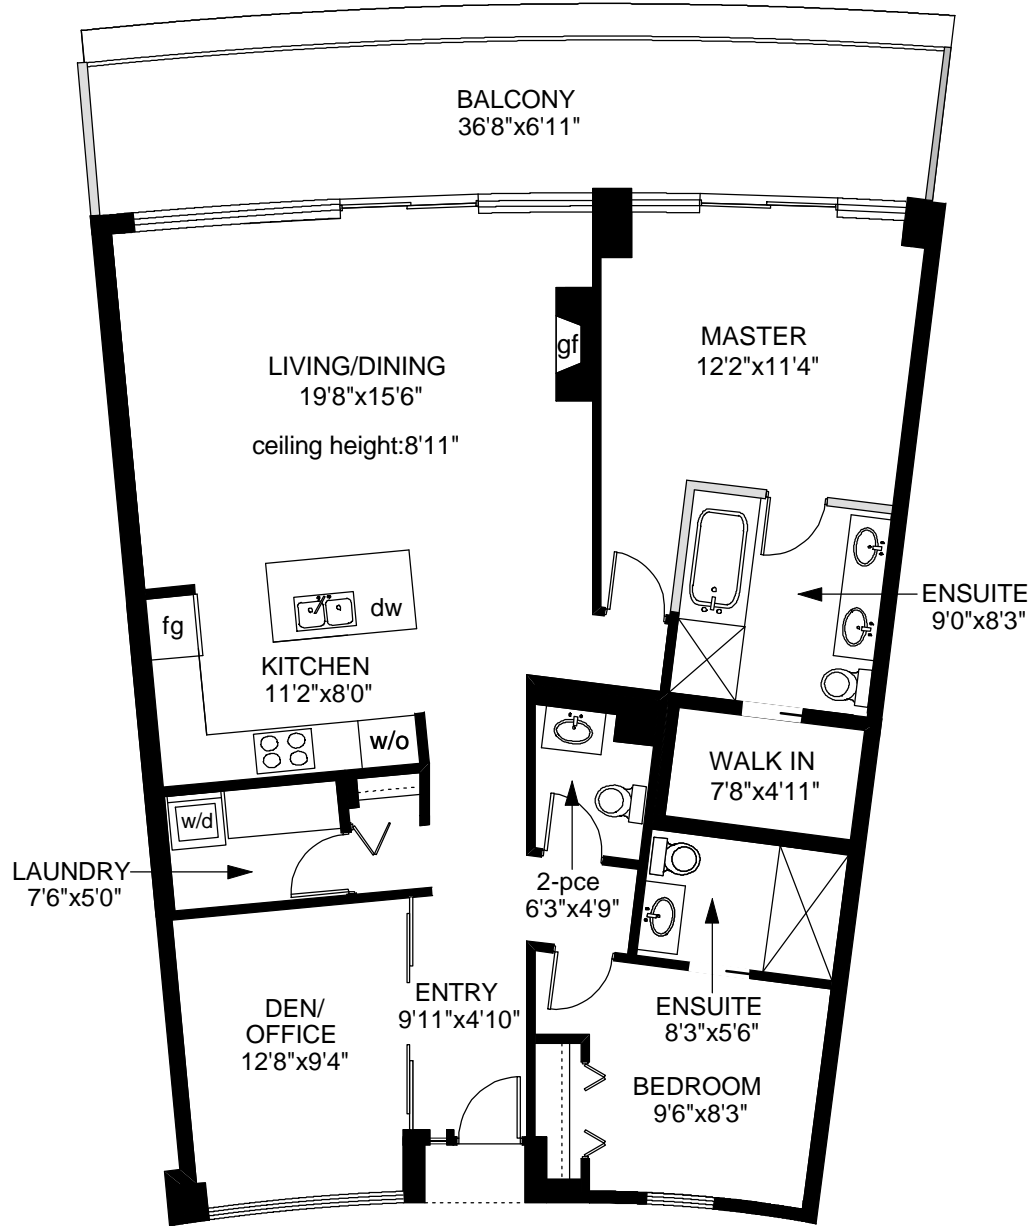

410 - 68 SONGHEES ROAD

UNIT 410
1364 SQ.FT

	FINISHED SQ. FT.	UNFINISHED SQ. FT.	TOTAL SQ. FT.
UNIT 410	1364	0	1364
TOTAL	1364	0	1364
BALCONY	0	253	253

PREPARED FOR THE EXCLUSIVE USE OF
LESLEE FARRELL OF
MACDONALD REALTY VICTORIA

MEASURED ON: 04/12/10
DRAWING FILE: 08194

Tafmeasure VICTORIA, B.C.
Ph. 883.8894
www.tafmeasure.com