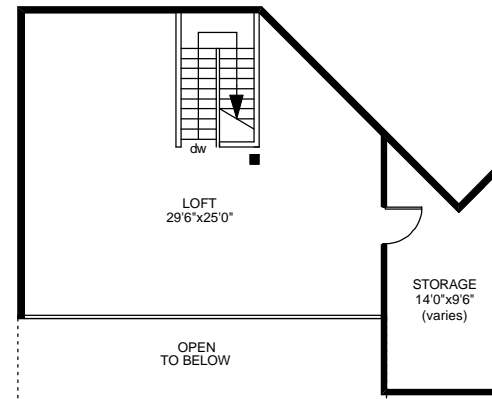

3985 LEFRAN ROAD

LOWER FLOOR
1824 SQ.FT

UPPER FLOOR
912 SQ.FT

	FINISHED SQ. FT.	UNFINISHED SQ. FT.	TOTAL SQ. FT.
MAIN	6576	0	6576
UPPER	912	0	912
LOWER	0	1824	1824
TOTAL	7488	1824	9312
GUEST HOUSE	1204	0	1204
GARAGES	0	2606	2606
GREEN HOUSE	0	176	176
PATIOS	0	3559	3559

PREPARED FOR THE EXCLUSIVE USE OF
LESLEE FARRELL OF
MACDONALD REALTY VICTORIA

MEASURED ON: 09/19/07
DRAWING FILE: 05183

Tafe Measure Ph. 883.8894
www.tafemeasure.com
VICTORIA, B.C.