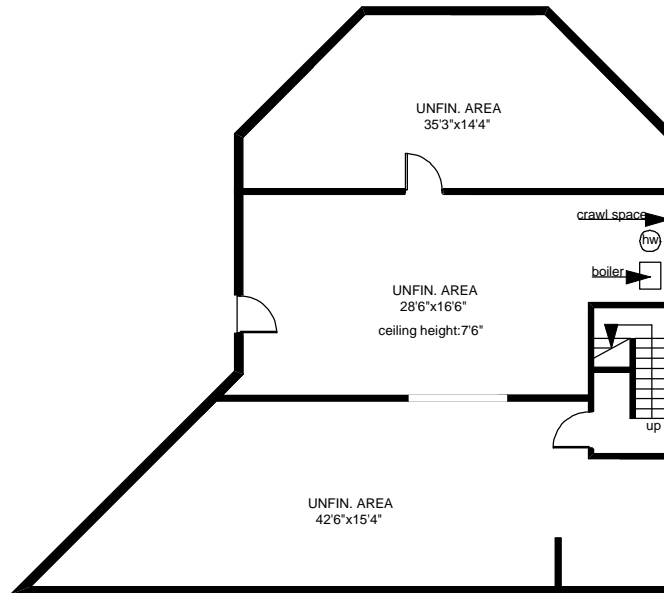

3985 LEFRAN ROAD

LOWER FLOOR
1824 SQ.FT

UPPER FLOOR
912 SQ.FT

	FINISHED SQ. FT.	UNFINISHED SQ. FT.	TOTAL SQ. FT.
MAIN	6576	0	6576
UPPER	912	0	912
LOWER	0	1824	1824
TOTAL	7488	1824	9312
GUEST HOUSE	1204	0	1204
GARAGES	0	2606	2606
GREEN HOUSE	0	176	176
PATIOS	0	3559	3559

PREPARED FOR THE EXCLUSIVE USE OF
LESLEE FARRELL OF
MACDONALD REALTY VICTORIA

MEASURED ON: 09/19/07
DRAWING FILE: 05183

Tafe Measure Ph. 883.8894
www.tafemeasure.com
VICTORIA, B.C.